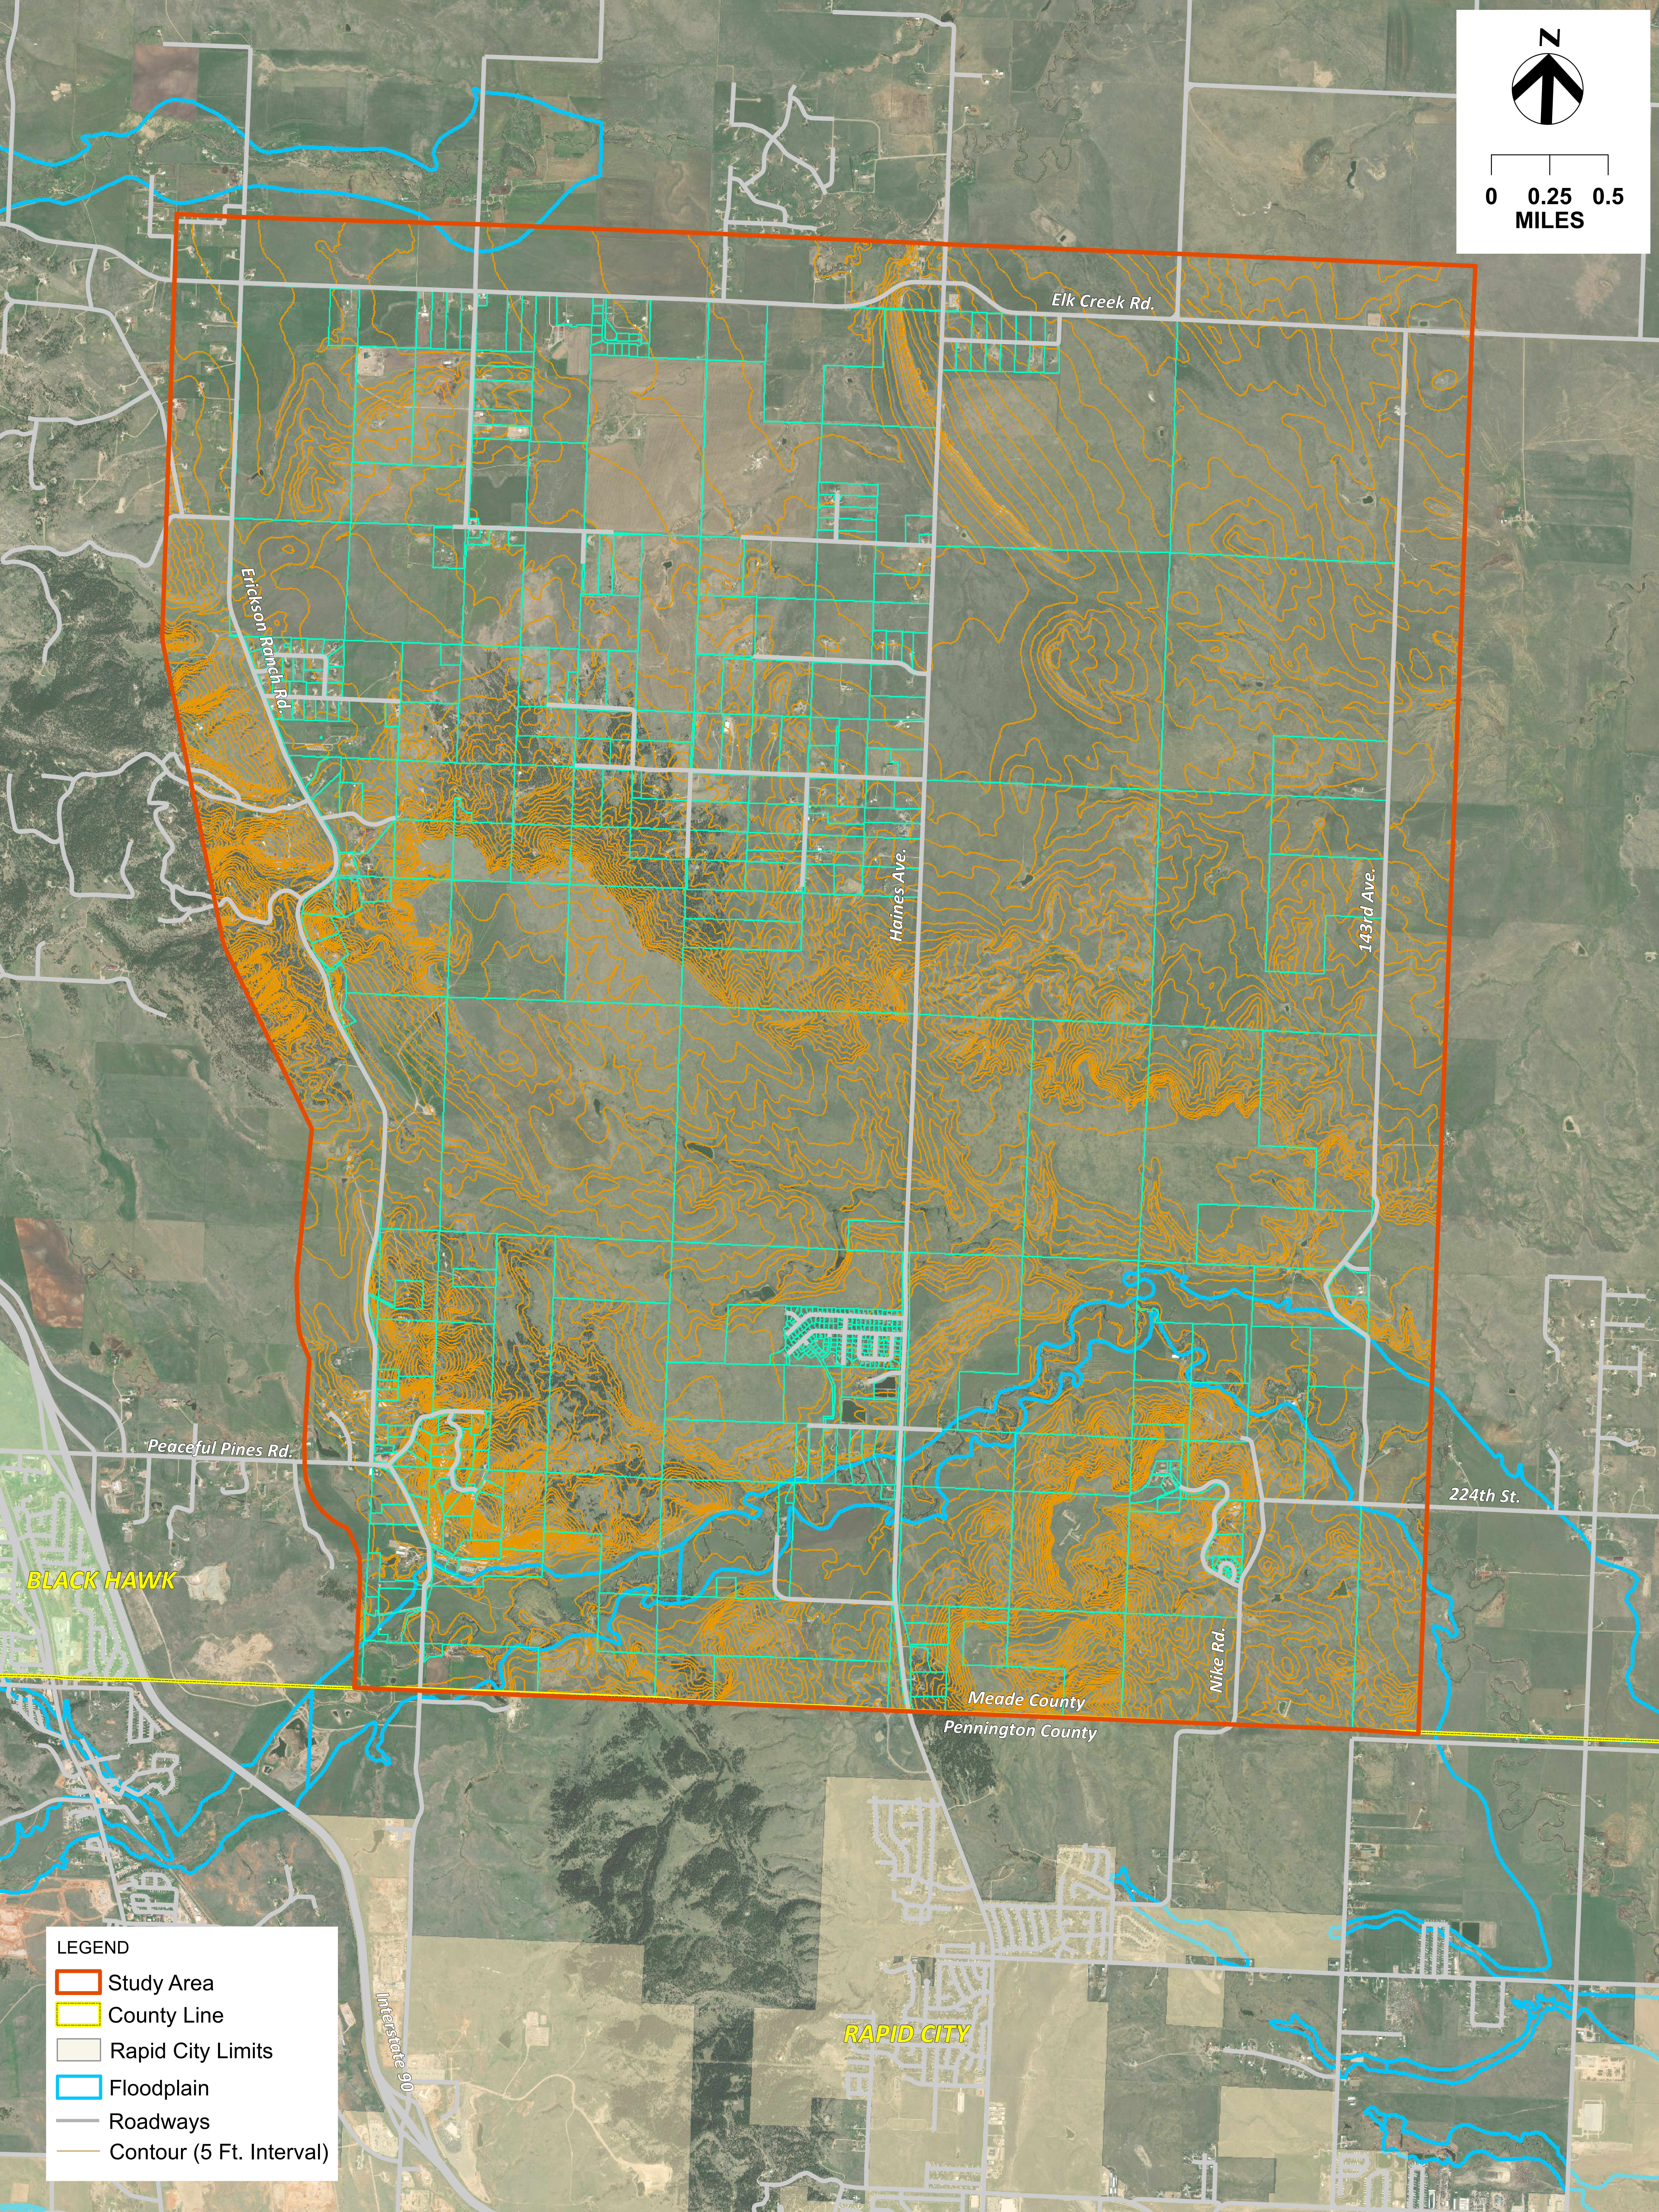

0 0.25 0.5
MILES

Erickson Ranch Rd.

Elk Creek Rd.

Haines Ave.

143rd Ave.

Peaceful Pines Rd.

224th St.

BLACK HAWK

Meade County
Pennington County

Nike Rd.

Interstate 90

RAPID CITY

LEGEND

- Study Area
- County Line
- Rapid City Limits
- Floodplain
- Roadways
- Contour (5 Ft. Interval)